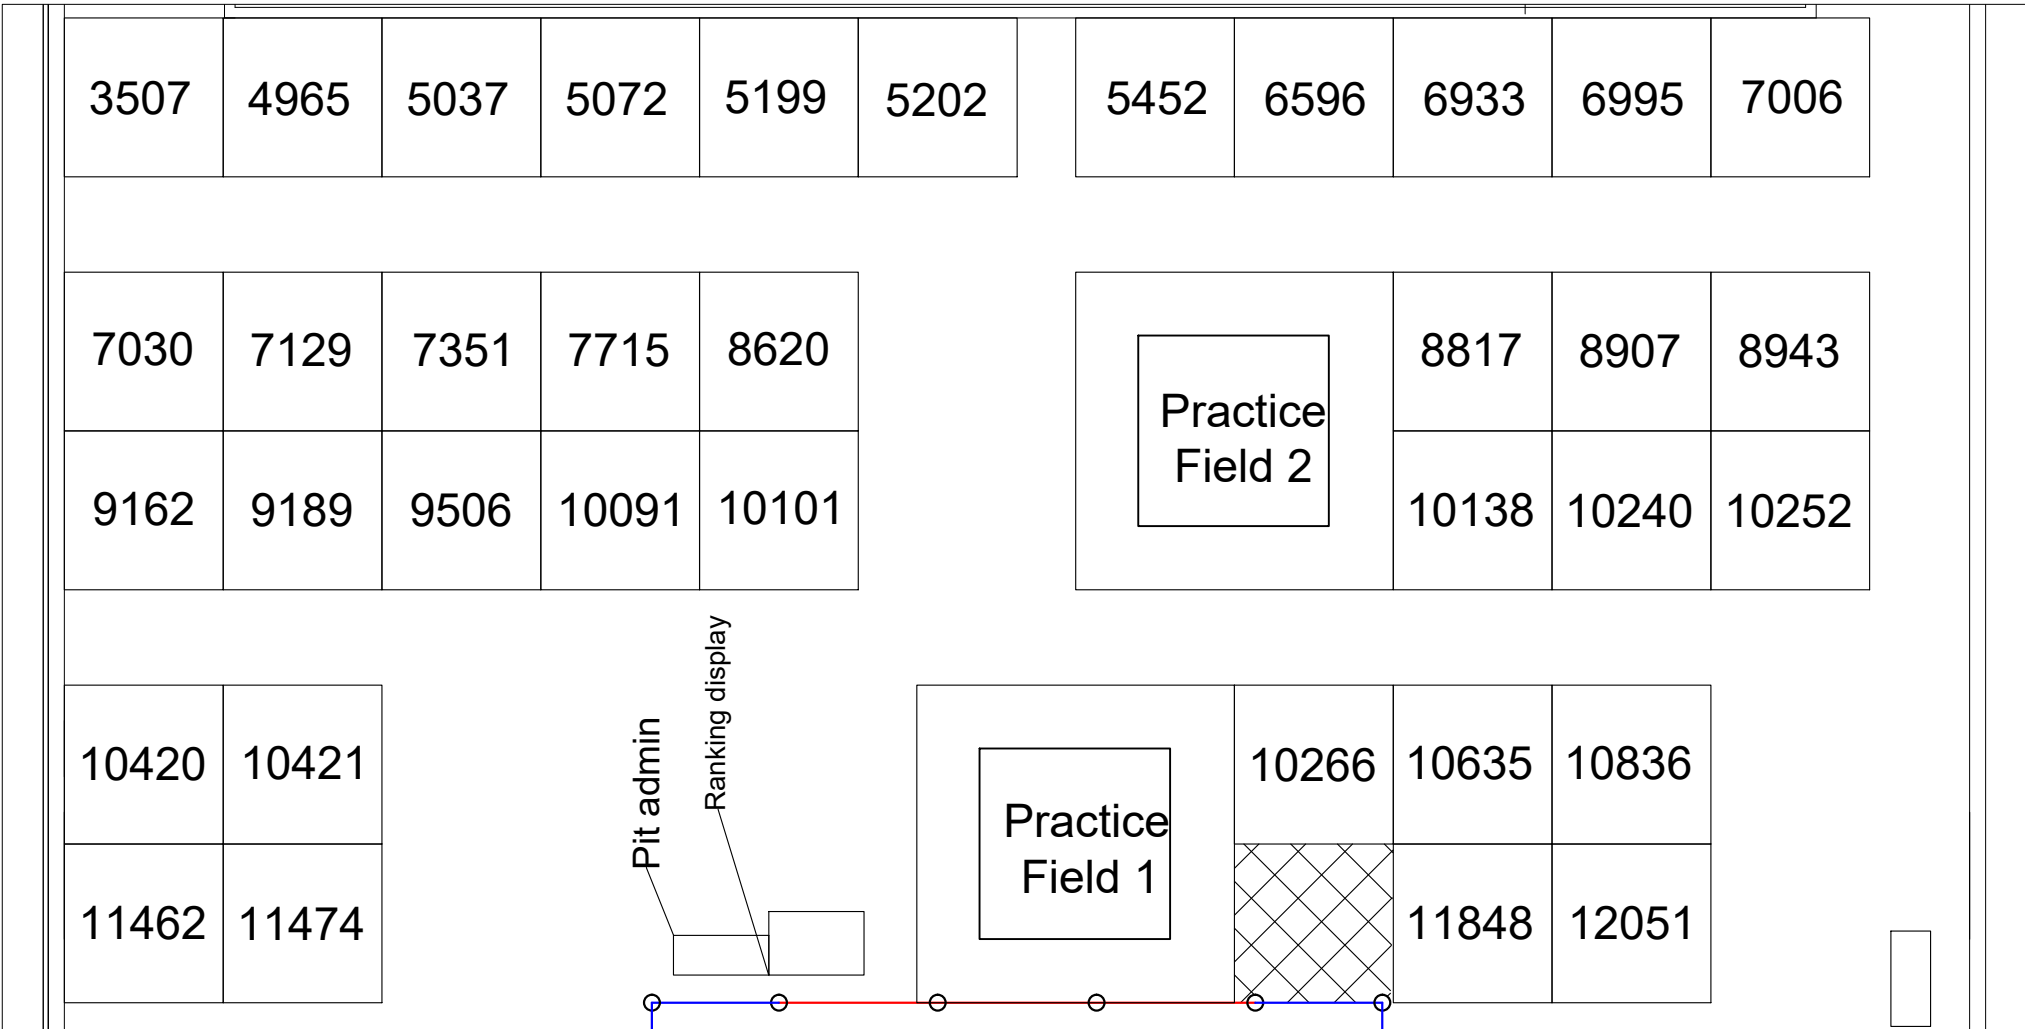

Illinois FTC State Championship 2017 Pit Map

Note: Each team has 10'x10'